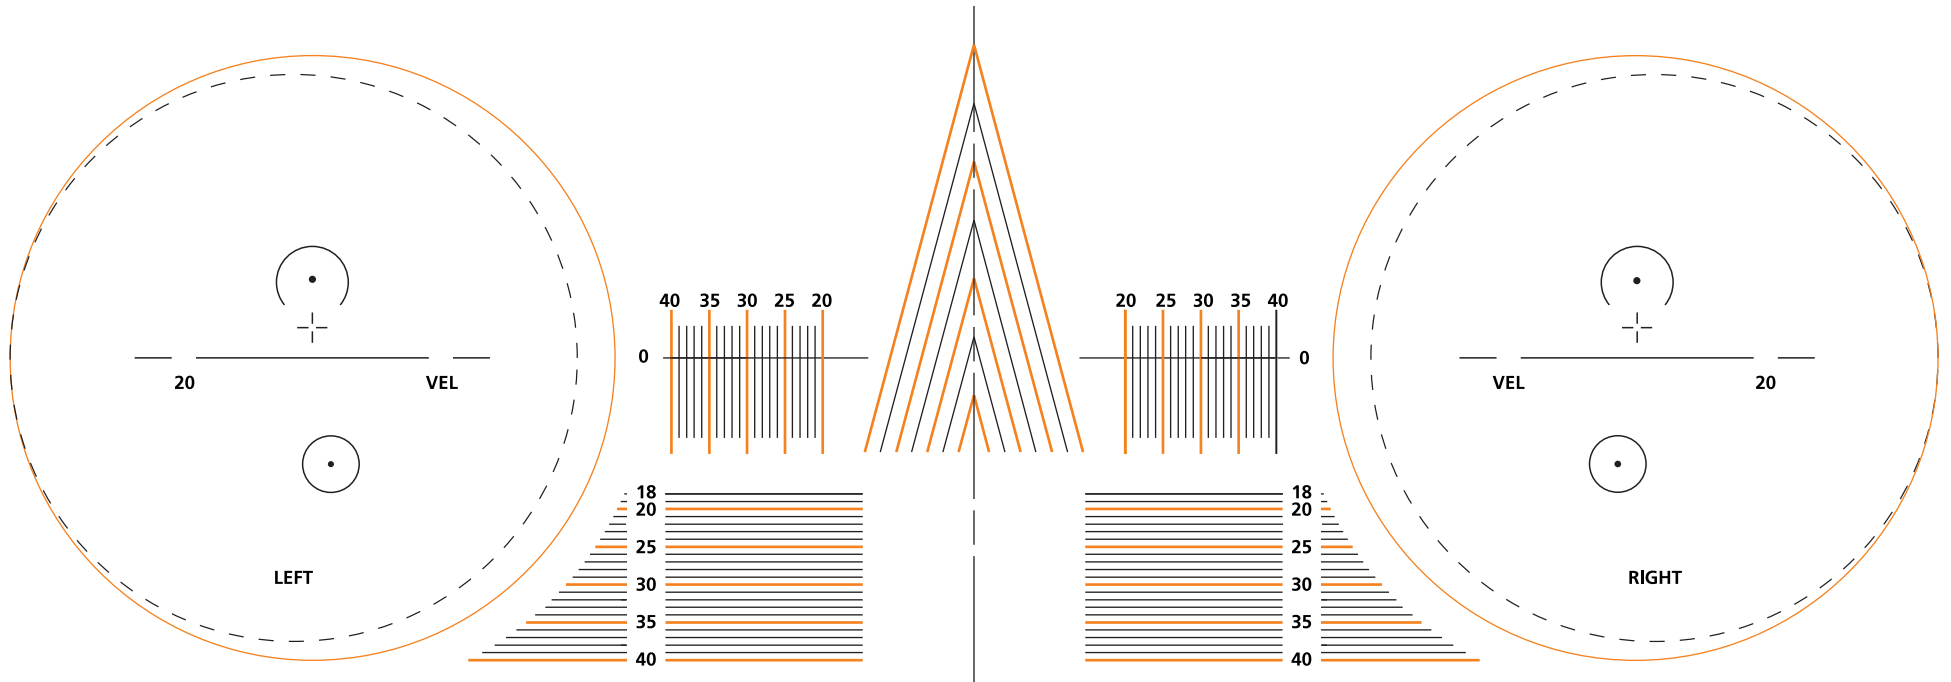

OUTLOOK®

POLYCARBONATE AND HARD RESIN

LEGEND

	OUTLOOK® Tegra® Polycarbonate 80mm
	OUTLOOK® SunRx® Polarized Polycarbonate Gray, Brown, Melanin Brown 80mm
	OUTLOOK® Hard Resin 75mm