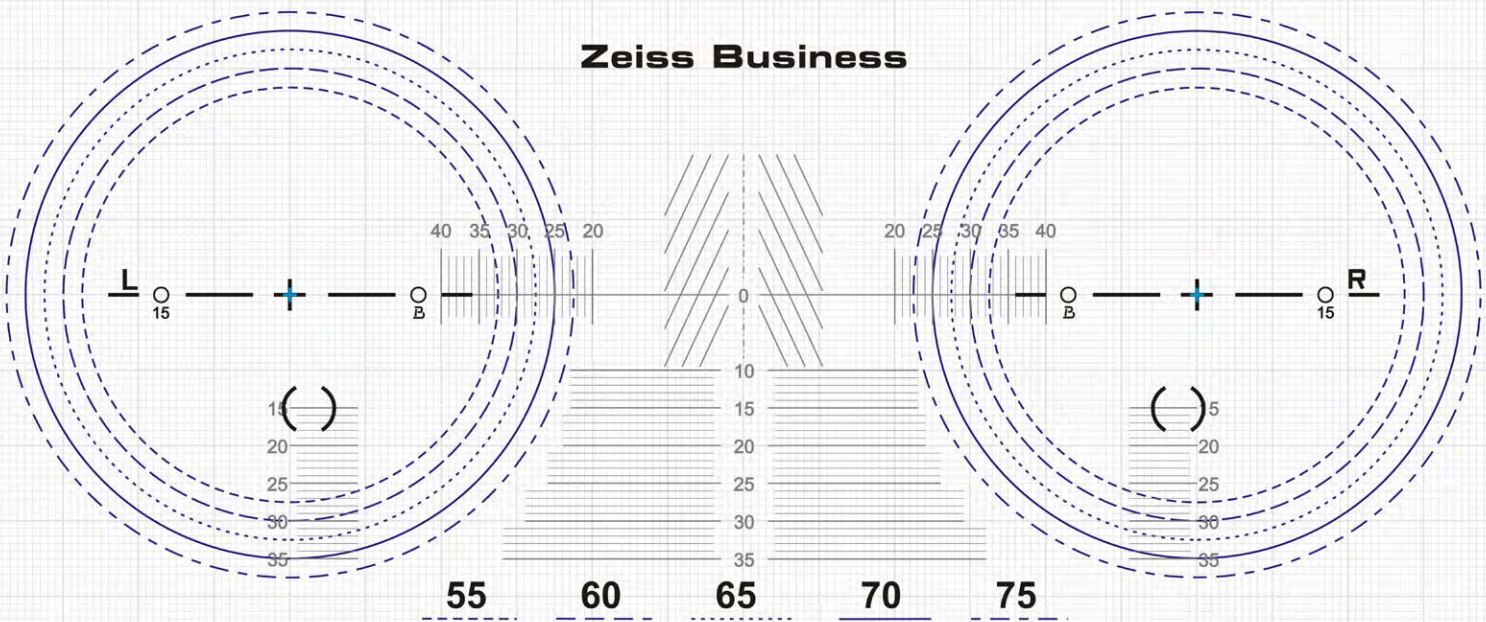

# Zeiss Business

Carl Zeiss Optical, Inc.

USA 1-800-338-2984

CAN 1-800-268-6489

[www.zeiss.com/lenses](http://www.zeiss.com/lenses)

The "+" blue cross in the Cut-Out Chart displays the location of the geometric center (GC) of the lens.

 The mark of Carl Zeiss quality

MI 8779-1204